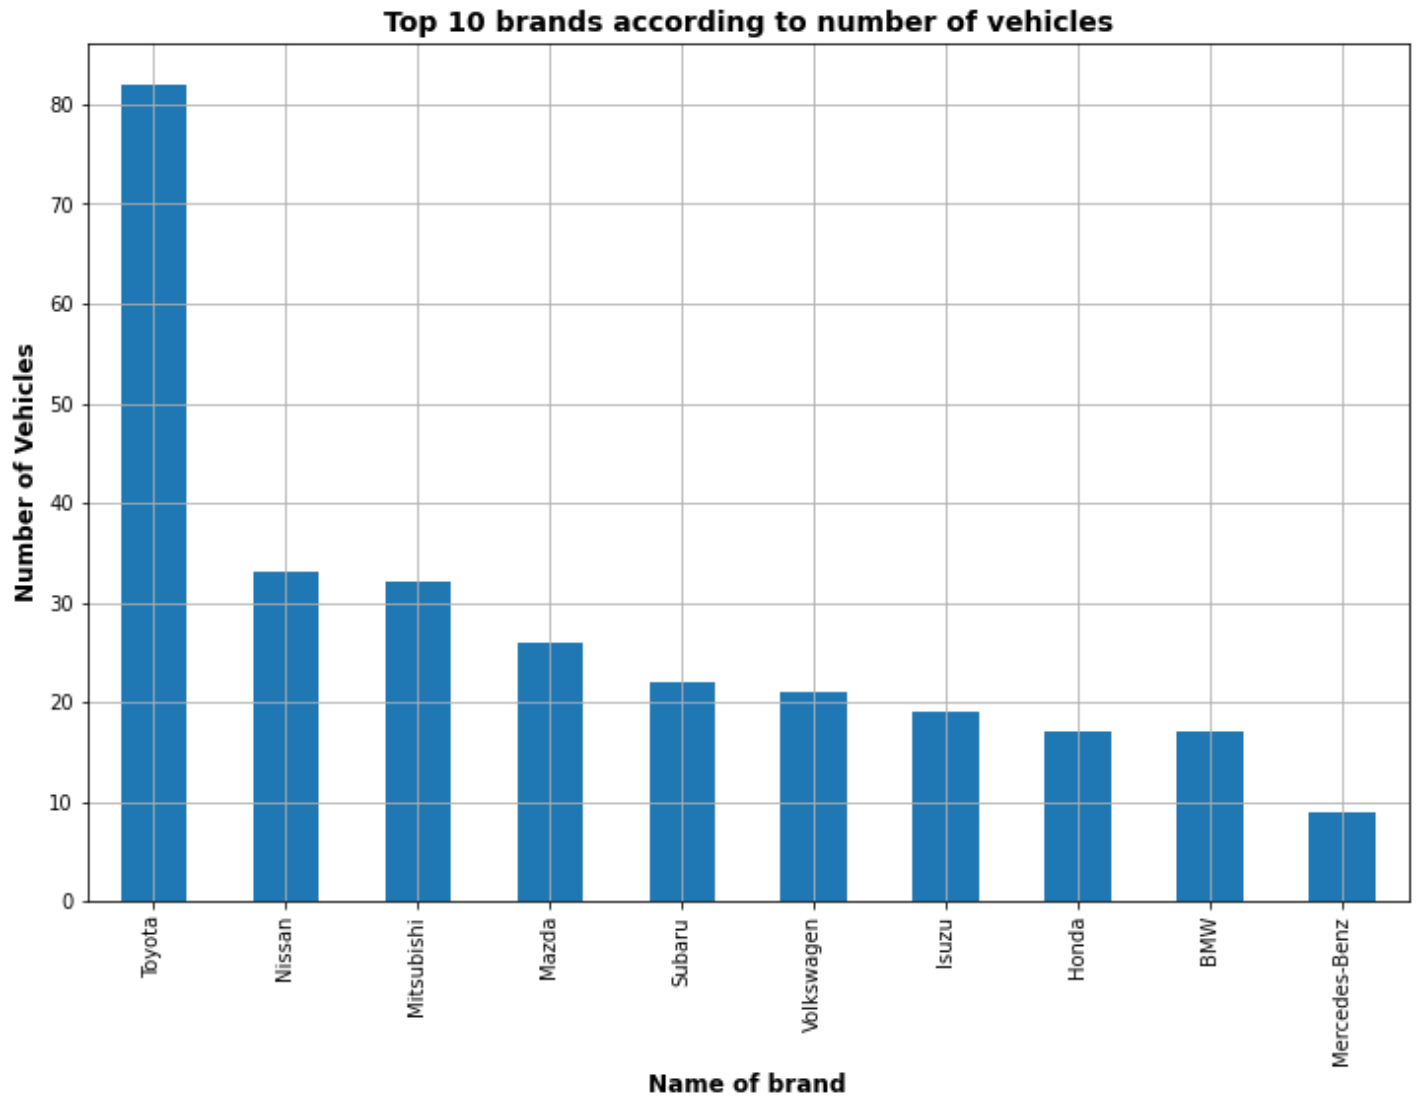

174 NaN 4900000
211 NaN 4300000
268 NaN 3800000

In [ ]: